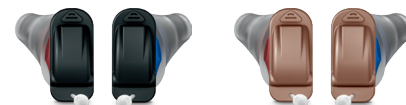

# Silk™ X.

Innovative ready-to-wear CIC.

Performance levels

7 / 5 / 3

sDemo

A fully personalized Xperience providing improved hearing in noise while adapting to the environment around you.

Key features

- Signia's smallest, nearly invisible form factor provides an alternative to customs that can be fit in the same day
- **Binaural OneMic Directionality 2.0 with Ultra HD e2e technology** for an optimized sound Xperience
- Signia App compatibility for easy, discreet remote-control capabilities

Signia App

- TeleCare™
- Remote control

**HIGHLIGHTS:**

- Ultra HD e2e wireless technology to provide patients with a natural listening experience
- Binaural features such as TwinPhone
- Robust 50/114 fitting matrix in our smallest housing
- Eight silicone, flexible click sleeve options (four closed, four vented) for a secure and comfortable fit
- CROS Silk X compatibility, providing the world's first CROS CIC hearing aid

Available colors

**One click and you're done**

Now available in four sizes, click sleeves simply click on to Silk X hearing aids and sit securely in the ear

**miniPocket**

Discreet remote control without the app